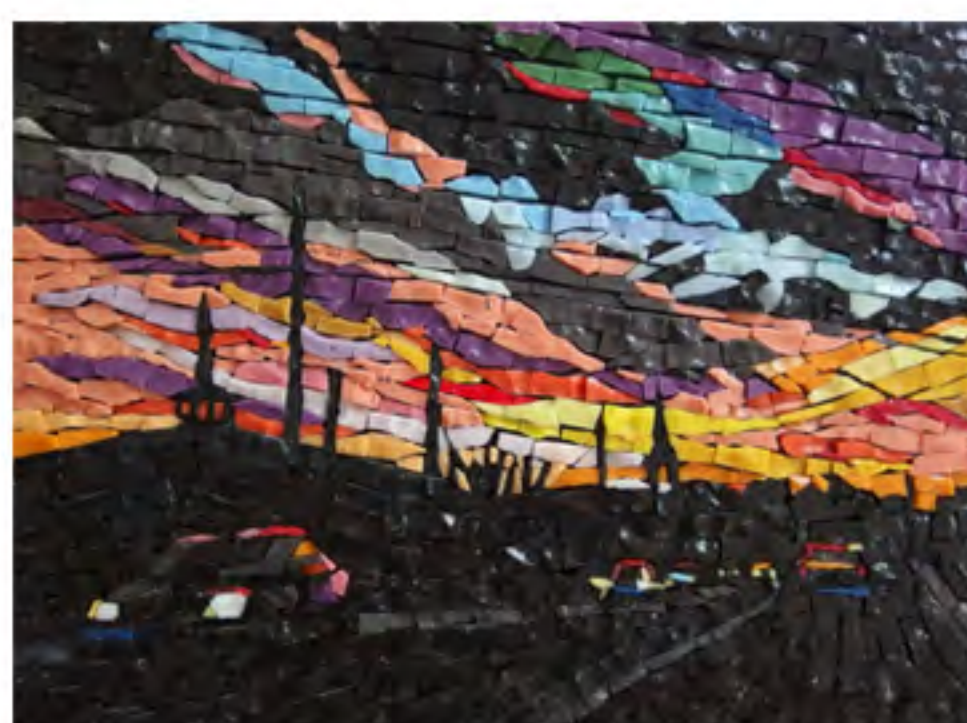

# A Fractured Perspective

featuring mosaic artists from Central Florida and all over the US

"California Poppies" by Denise Davidson

"Evening Commute" by Julie Mazzoni

"Golden Barrier" by Laura Lyn Stern

"If Only This Were Ocean Trash" by Bonnie Fitzgerald

"Norri the Chupacabra" by Ann Shaver

"Sheldon" by Sandra Groeneveld

July 21 - August 12, 2016

CityArts Factory - Gallery 29  
29 S Orange Ave, Orlando, FL 32801

Opening reception - Thursday - July 21, 2016 6-9p