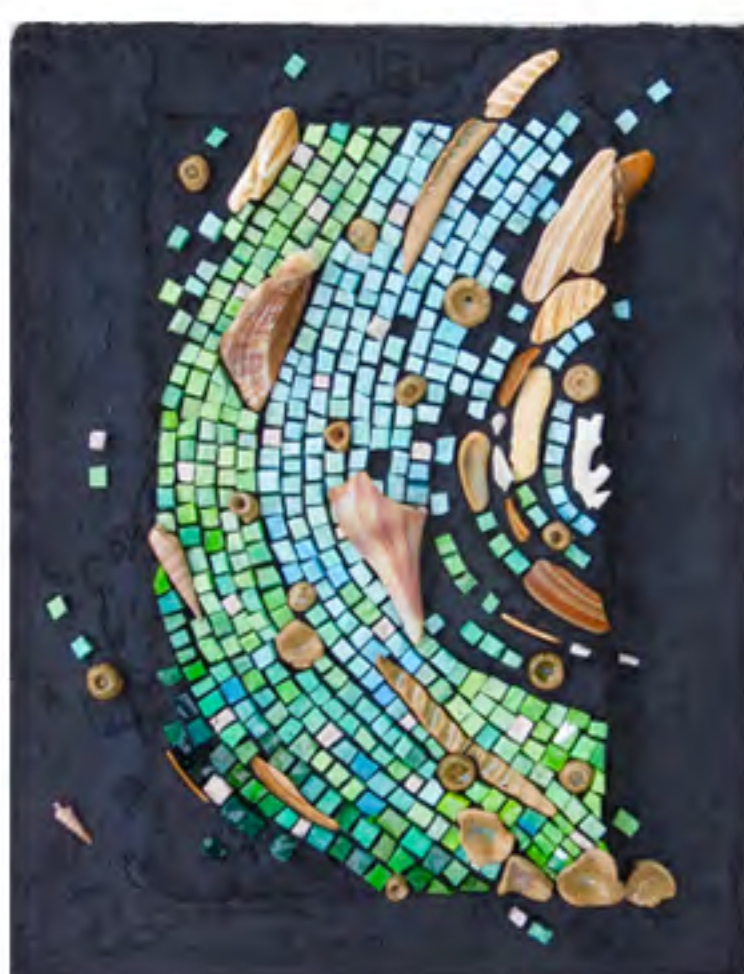

# A Fractured Perspective

featuring mosaic artists from Central Florida and all over the US

"California Poppies" by Denise Davidson

"Evening Commute" by Julie Mazzoni

"Golden Barrier" by Laura Lyn Stern

"If Only This Were Ocean Trash" by Bonnie Fitzgerald

"Norri the Chupacabra" by Ann Shaver

"Sheldon" by Sandra Groeneveld

July 21 - August 12, 2016

CityArts Factory - Gallery 29  
29 S Orange Ave, Orlando, FL 32801

Opening reception - Thursday - July 21, 2016 6-9p